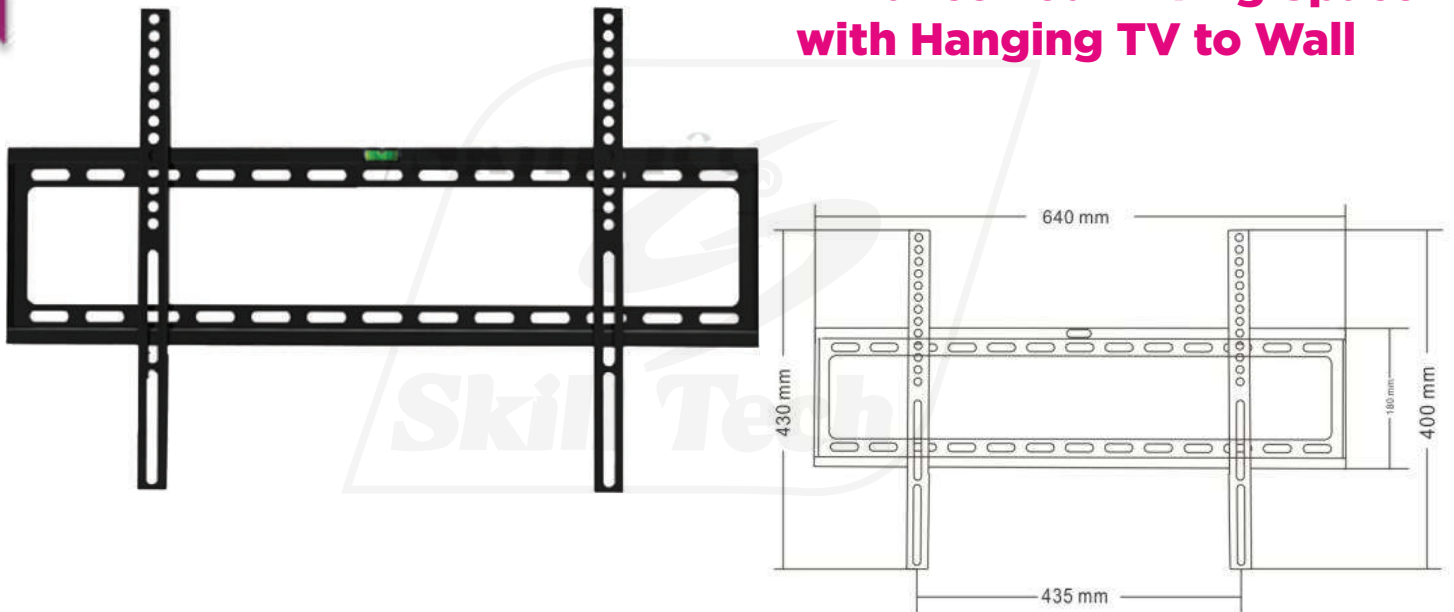

SH 3280F

Fixed Wall Mount For LED/Curved TV

Fit For Most 32" -80"

Economic Series

Enhance Your Living Space with Hanging TV to Wall

Screen Size
32"-80"

Weight Capacity
50Kg

VESA Compatible
600x400

Profile to Wall
25mm